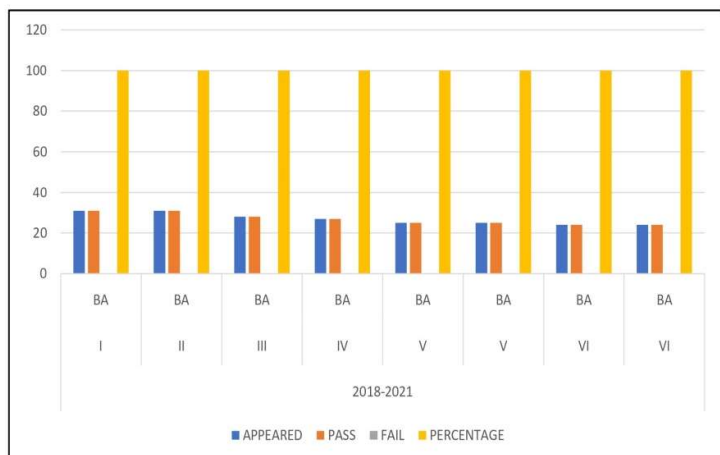

YEAR	SEM	GROUP	APPEARED	PASS	FAIL	PERCENTAGE
2017-2020	I	BA	25	22	3	88
	II	BA	24	22	2	91
	III	BA	20	20	0	100
	IV	BA	18	18	0	100
	V	BA	17	17	0	100
	V	BA	17	17	0	100
	VI	BA	17	17	0	100
	VI	BA	17	17	0	100

YEAR	SEM	GROUP	APPEARED	PASS	FAIL	PERCENTAGE
2018-2021	I	BA	31	31	0	100
	II	BA	31	31	0	100
	III	BA	28	28	0	100
	IV	BA	27	27	0	100
	V	BA	25	25	0	100
	V	BA	25	25	0	100
	VI	BA	24	24	0	100
	VI	BA	24	24	0	100