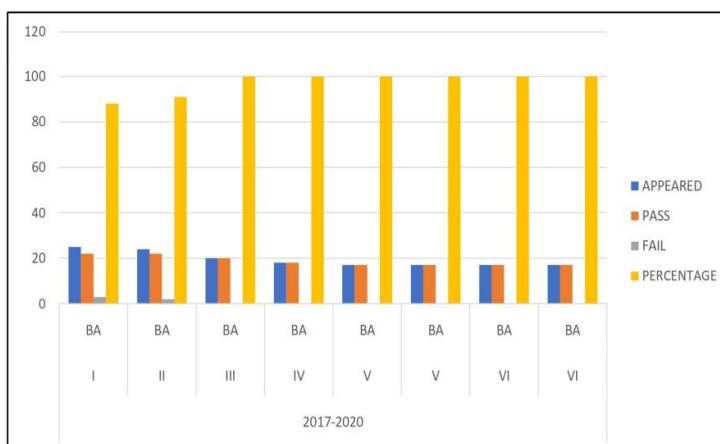

YEAR	SEM	GROUP	APPEARED	PASS	FAIL	PERCENTAGE
2017-2020	I	BA	25	22	3	88
	II	BA	24	22	2	91
	III	BA	20	20	0	100
	IV	BA	18	18	0	100
	V	BA	17	17	0	100
	V	BA	17	17	0	100
	VI	BA	17	17	0	100
	VI	BA	17	17	0	100

YEAR	SEM	GROUP	APPEARED	PASS	FAIL	PERCENTAGE
2018-2021	I	BA	31	31	0	100
	II	BA	31	31	0	100
	III	BA	28	28	0	100
	IV	BA	27	27	0	100
	V	BA	25	25	0	100
	V	BA	25	25	0	100
	VI	BA	24	24	0	100
	VI	BA	24	24	0	100