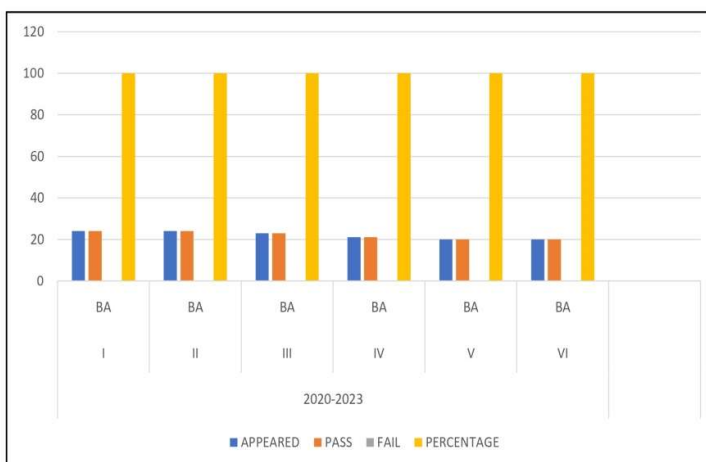

YEAR	SEM	GROUP	APPEARED	PASS	FAIL	PERCENTAGE
2020-2023	I	BA	24	24	0	100
	II	BA	24	24	0	100
	III	BA	23	23	0	100
	IV	BA	21	21	0	100
	V	BA	20	20	0	100
	VI	BA	20	20	0	100