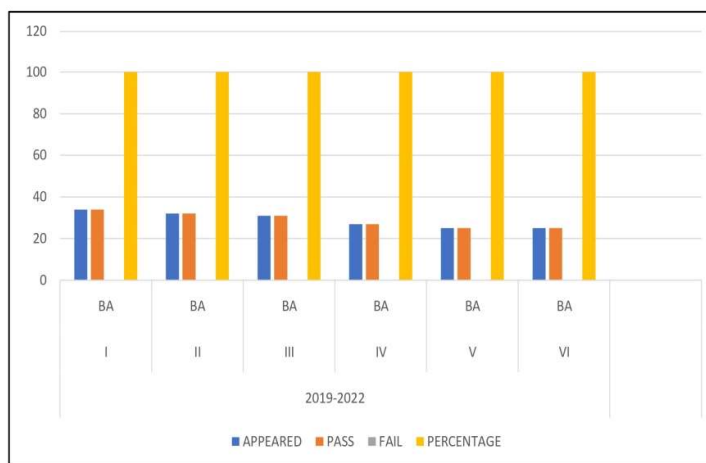

YEAR	SEM	GROUP	APPEARED	PASS	FAIL	PERCENTAGE
2019-2022	I	BA	34	34	0	100
	II	BA	32	32	0	100
	III	BA	31	31	0	100
	IV	BA	27	27	0	100
	V	BA	25	25	0	100
	VI	BA	25	25	0	100